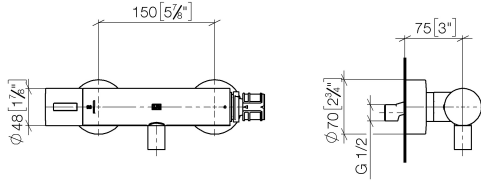

ST 060 113 5892

mm [inches]

ST 060 113 5892

- slide-on rosettes Ø 70 mm
- gauge 150 mm - 13 mm
- 3/8" shower outlet
- with volume control

Intrinsic protection against back flow.

Intrinsic protection against back flow.

ST 060 113 5892

ST 060 113 5892

mm [inches]

Flow rate chart

Certificates

Belgaqua_22_281_2 LGA_29986.
7_5.

WRAS_2204005.

Spare parts list

No.	Item Number	Name	Quantity used	Delivery time
1	90 17 33 015 00-00	handle	1	10
2	90 15 02 070 00 90	cartridge	1	2
3	90 30 40 010 00 90	regulator	1	2
4	04 31 20 530 00 90	insert	1	2
5	04 11 04 030 00 90	connection	2	2
6	90 31 20 512 00-00	rosette	2	2
7	09 29 30 050 90	sieve	2	2
8	04 31 20 540 00 90	insert	1	2
9	09 24 77 008-00	nut	2	10
10	90 90 03 236 00 90	top	1	2
11	90 30 40 017 00 90	base	1	2
12	90 14 10 010 00 90	seal	1	2
13	09 31 20 511-00	nipple	1	10
14	90 21 02 069 00-00	cover	1	10