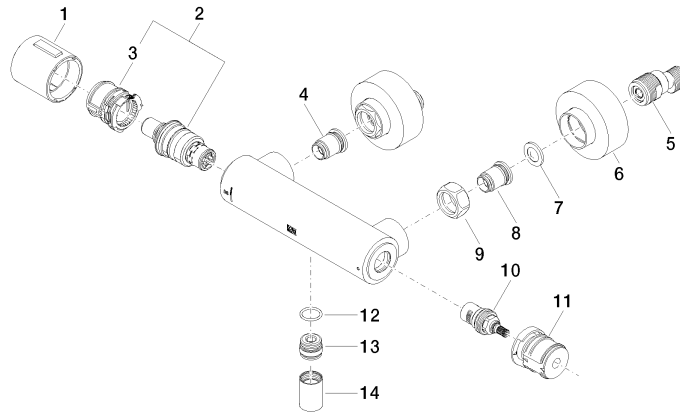

ST 060 113 5892

mm [inches]

ST 060 113 5892

- slide-on rosettes Ø 70 mm
- gauge 150 mm - 13 mm
- 3/8" shower outlet
- with volume control

Intrinsic protection against back flow.

Intrinsic protection against back flow.

ST 060 113 5892

ST 060 113 5892

mm [inches]

Flow rate chart

Certificates

Belgaqua_22_281_2 LGA_29986.
7_5.

WRAS_2204005.

Spare parts list

No.	Item Number	Name	Quantity used	Delivery time
1	90 17 33 015 00-00	handle	1	10
2	90 15 02 070 00 90	cartridge	1	2
3	90 30 40 010 00 90	regulator	1	2
4	04 31 20 530 00 90	insert	1	2
5	04 11 04 030 00 90	connection	2	2
6	90 31 20 512 00-00	rosette	2	2
7	09 29 30 050 90	sieve	2	2
8	04 31 20 540 00 90	insert	1	2
9	09 24 77 008-00	nut	2	10
10	90 90 03 236 00 90	top	1	2
11	90 30 40 017 00 90	base	1	2
12	90 14 10 010 00 90	seal	1	2
13	09 31 20 511-00	nipple	1	10
14	90 21 02 069 00-00	cover	1	10